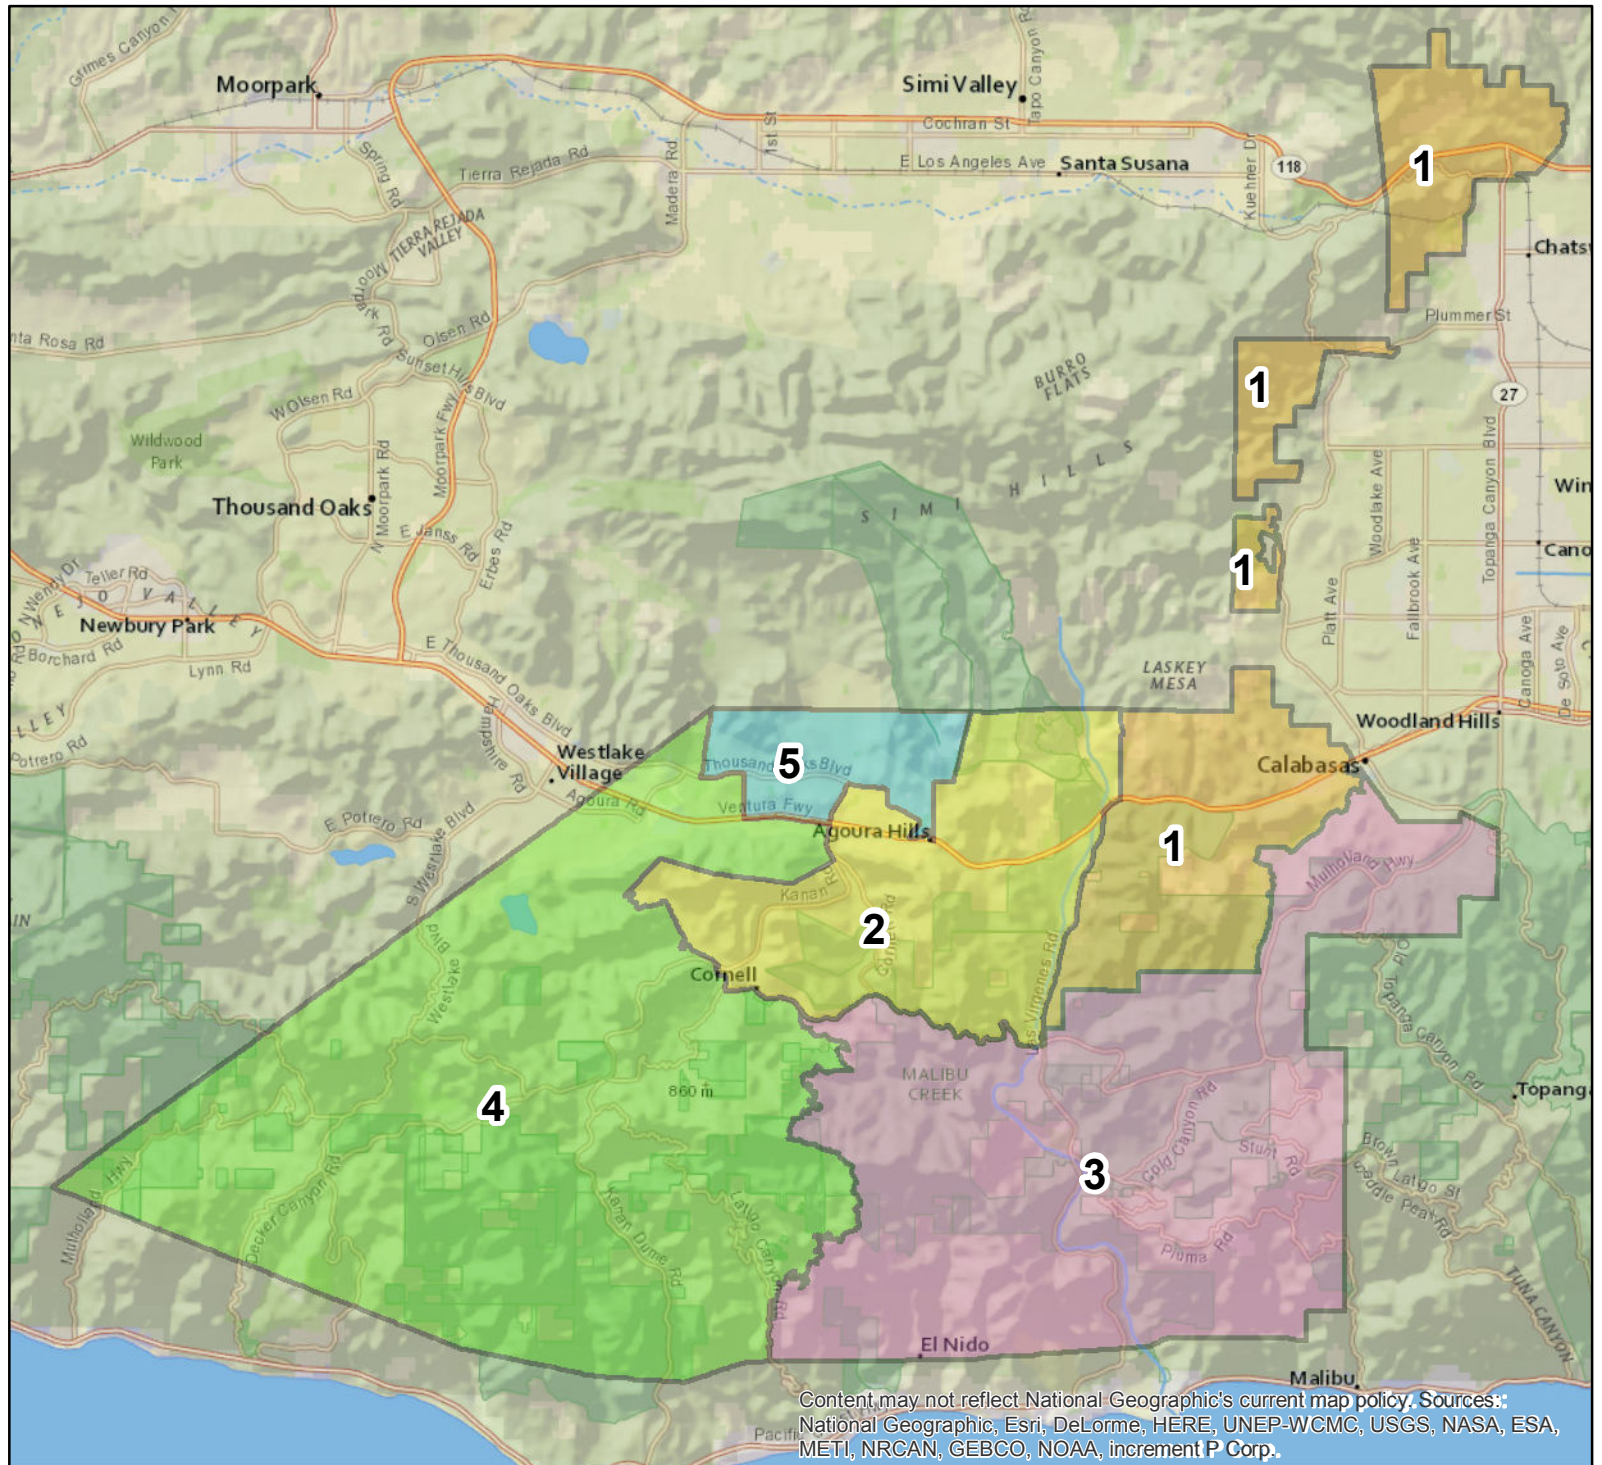

Official Directors' Division Boundary Map

Las Virgenes MWD
January 2018

Legend

Division

-  1 - Caspary
-  2 - Peterson
-  3 - Renger
-  4 - Polan
-  5 - Lewitt

Division boundaries based on population distribution.
Each division is approximately equal in population.

Content may not reflect National Geographic's current map policy. Sources: National Geographic, Esri, DeLorme, HERE, UNEP-WCMC, USGS, NASA, ESA, METI, NRCAN, GEBCO, NOAA, increment P Corp.