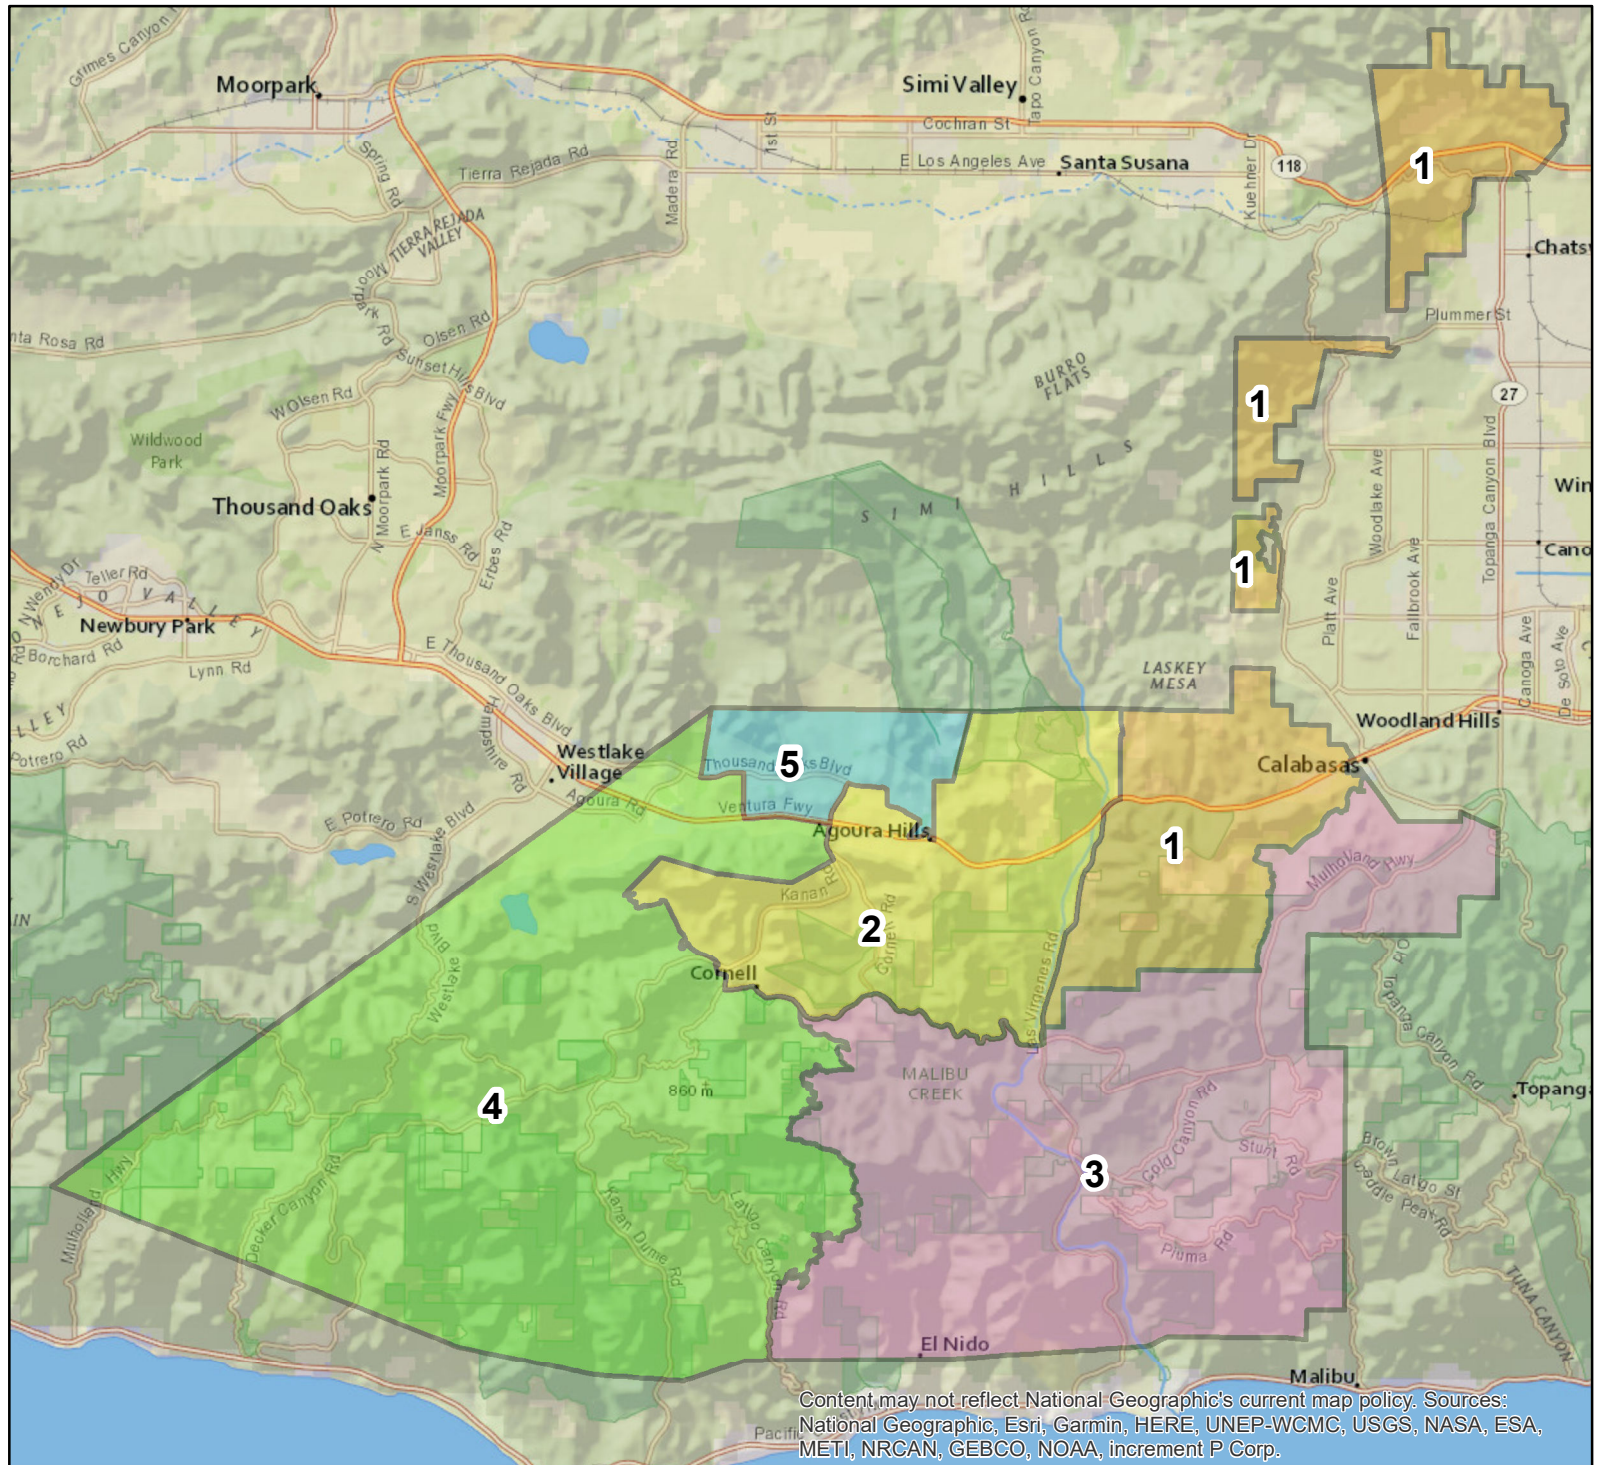

**Official
Directors' Division
Boundary Map**

**Las Virgenes MWD
January 2019**

Legend

Division

-  1 - Caspary
-  2 - Lo-Hill
-  3 - Renger
-  4 - Polan
-  5 - Lewitt

Division boundaries based on population distribution.
Each division is approximately equal in population.

Content may not reflect National Geographic's current map policy. Sources:
National Geographic, Esri, Garmin, HERE, UNEP-WCMC, USGS, NASA, ESA,
METI, NRCAN, GEBCO, NOAA, increment P Corp.